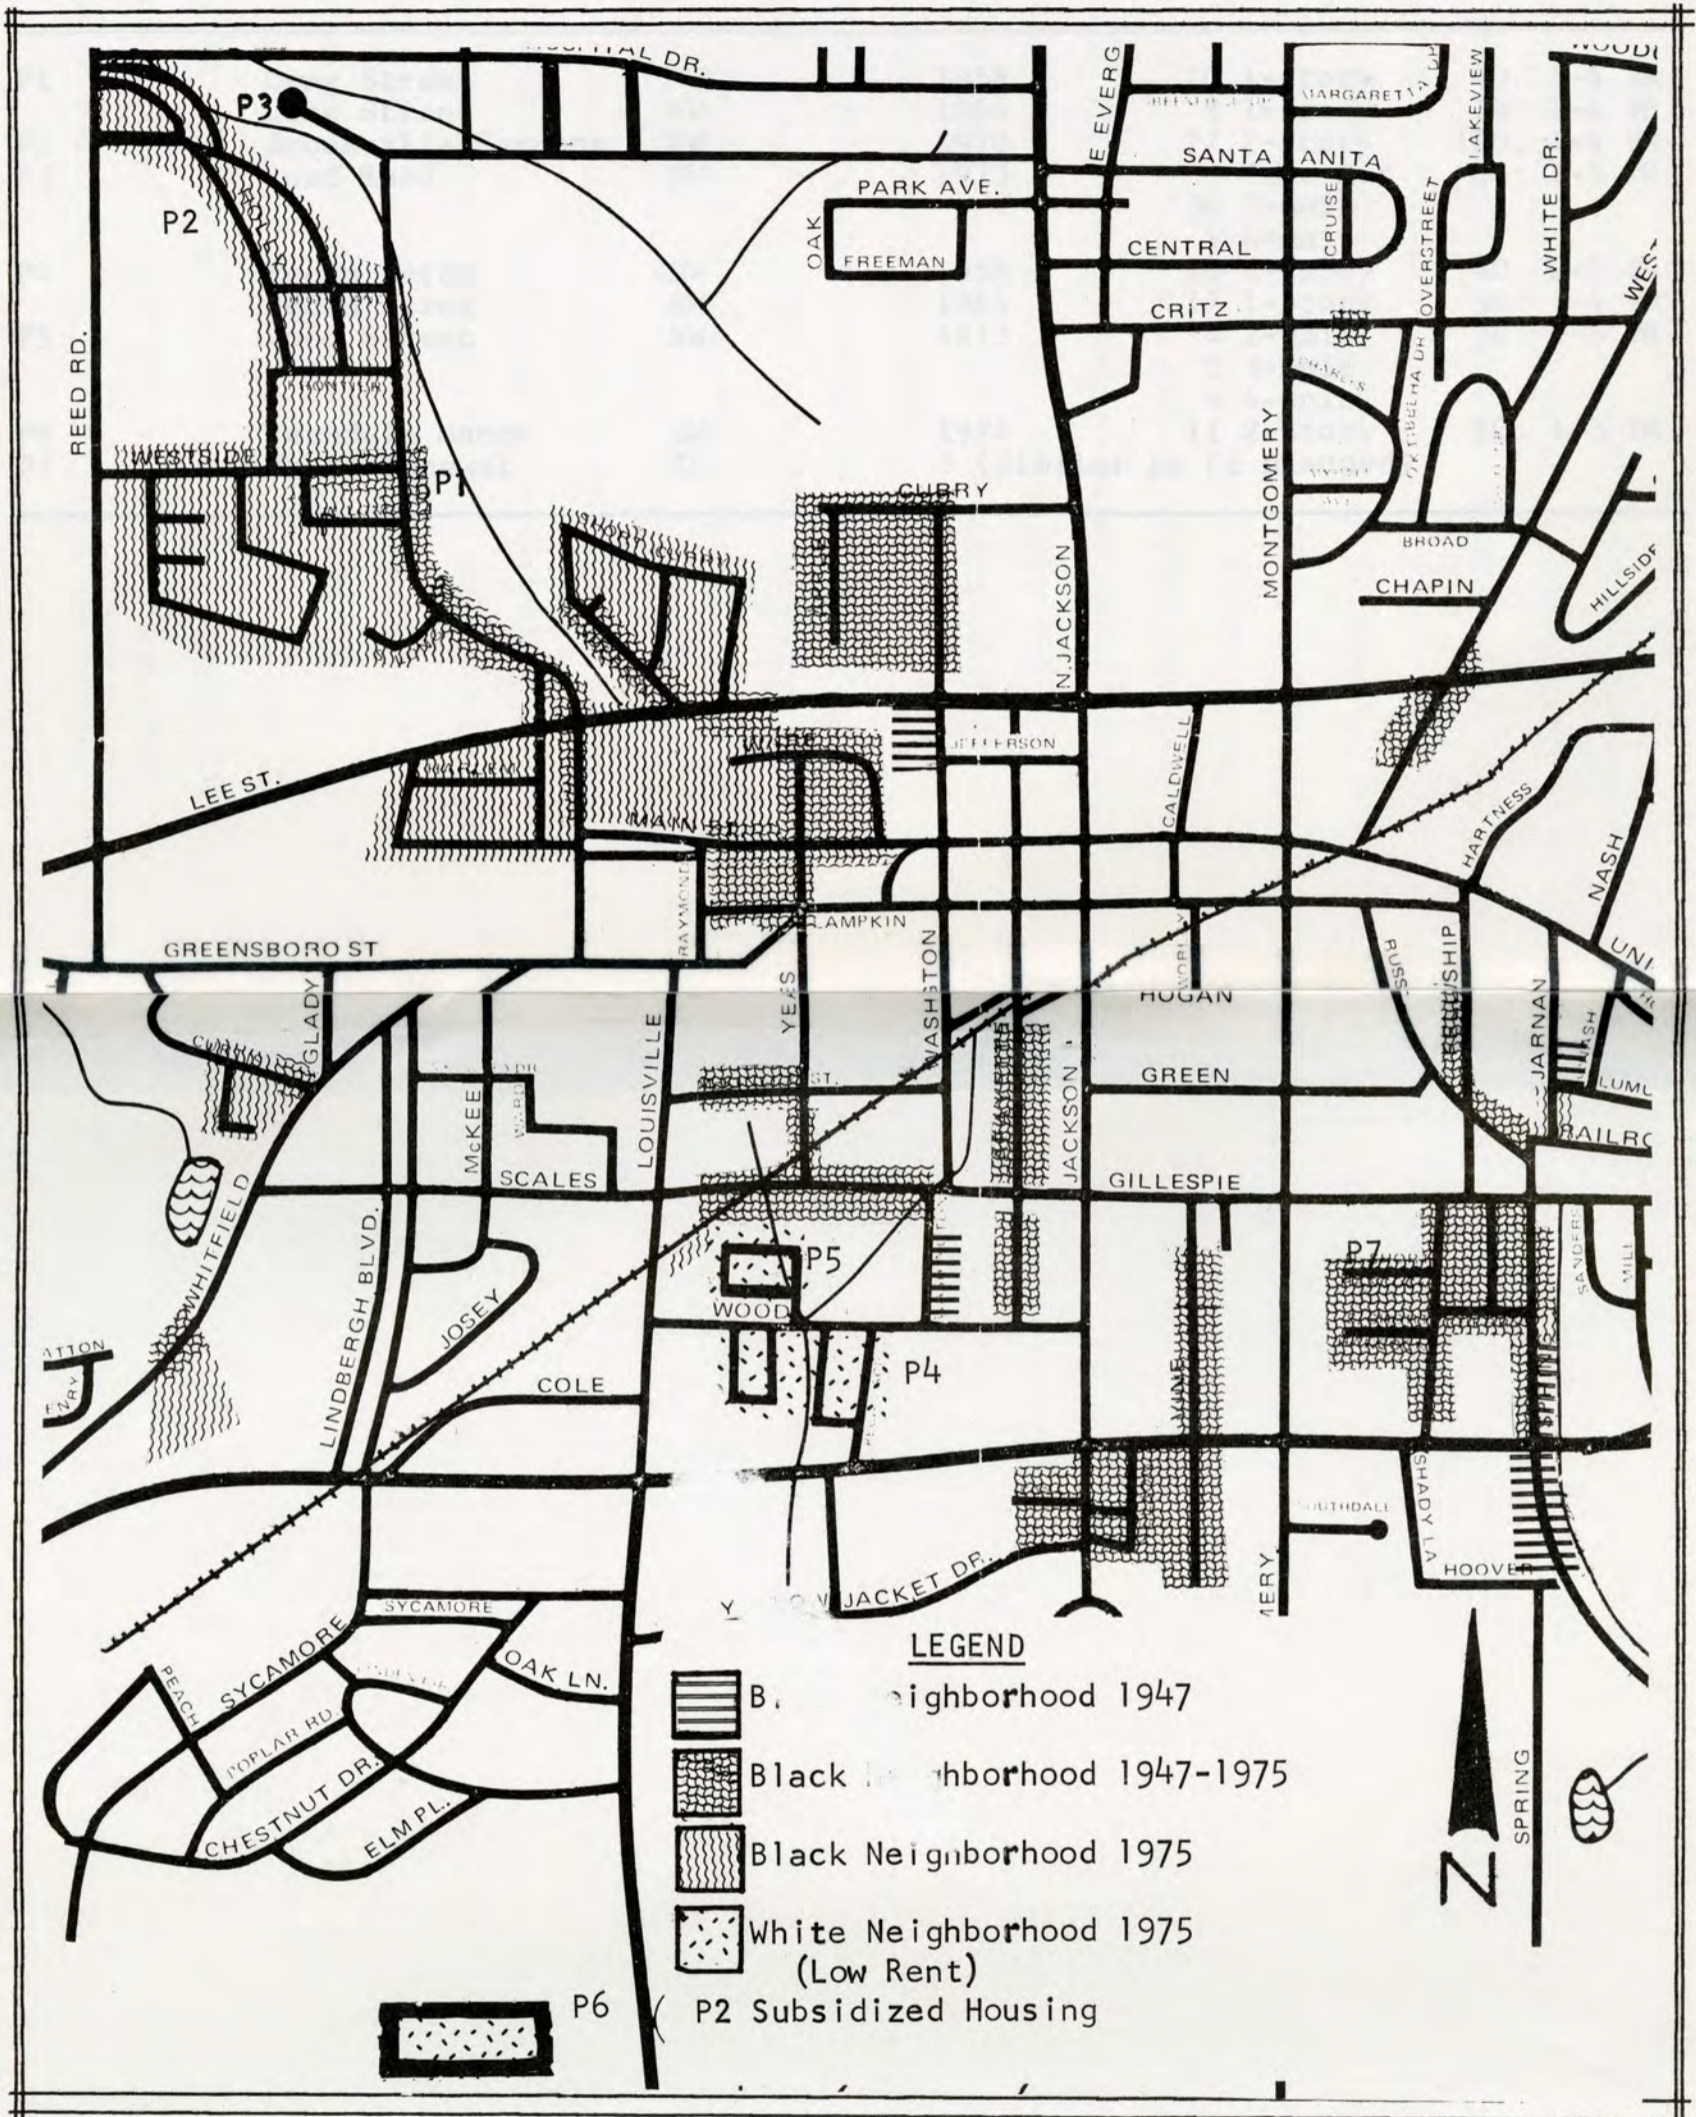

PLATE XXII
 STARKVILLE, MISSISSIPPI

NEGRO NEIGHBORHOODS 1947, 1975 AND ALL SUBSIDIZED HOUSING, 1975

Note: Numbers refer to Figure 11.

Base map: M.S.U. and Starkville, (Miss.) Official Map. Amer. Pub., Inc., San Diego 1974. Data from unpublished maps in Department of Geology and Geography, M.S.U., by: M. W. Myers, 1947; and E. J. Breland and L. L. Mitlin, 1973.